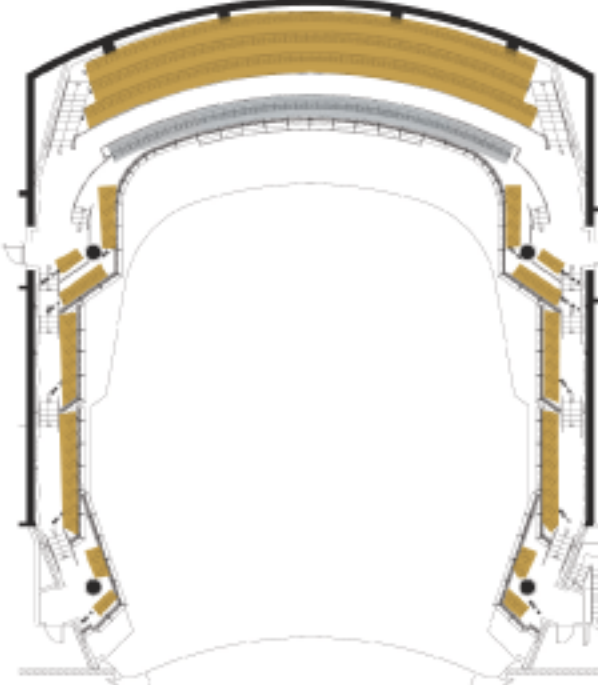

# Ikeda Theater / MESA ARTS CENTER

*Applause Series* — *The Phoenix Symphony*

Symphony Seating Capacity of 1,532

## MAIN FLOOR

Orchestra  
Dress Circle  
Parterre

## FIRST BALCONY

Mezzanine