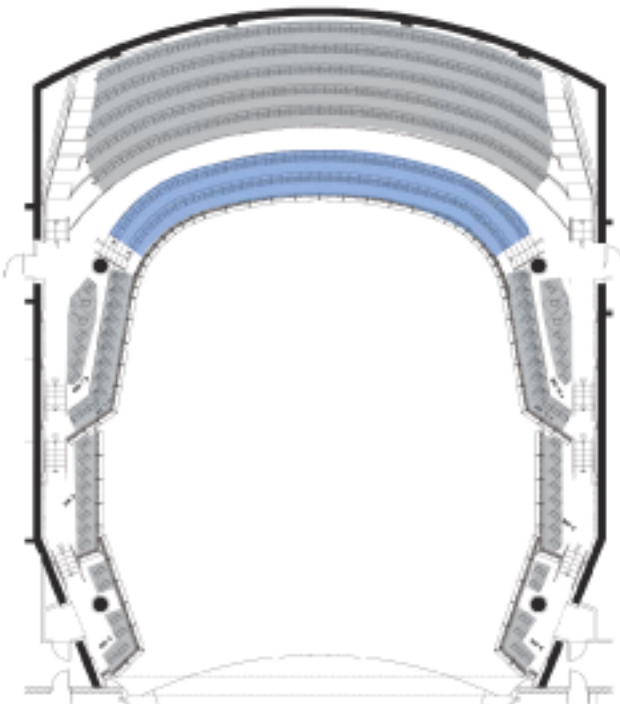

# Ikeda Theater / MESA ARTS CENTER

*Applause Series* — *The Phoenix Symphony*

Symphony Seating Capacity of 1,532

## MAIN FLOOR

Orchestra  
Dress Circle  
Parterre

## FIRST BALCONY

Mezzanine

## SECOND BALCONY

Lyric Balcony