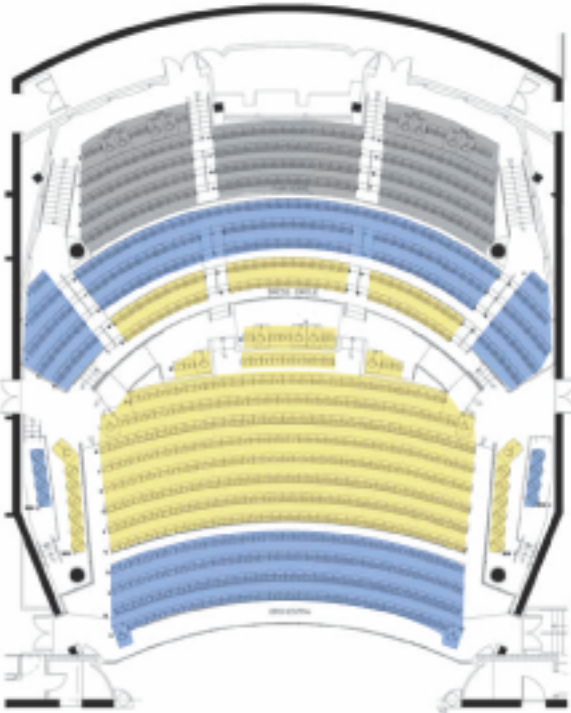

# Ikeda Theater / MESA ARTS CENTER

*Applause Series* — *The Phoenix Symphony*

Symphony Seating Capacity of 1,532

## MAIN FLOOR

Orchestra  
Dress Circle  
Parterre

## FIRST BALCONY

Mezzanine

## SECOND BALCONY

Lyric Balcony